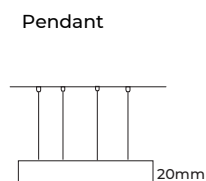

Single Line Diagram